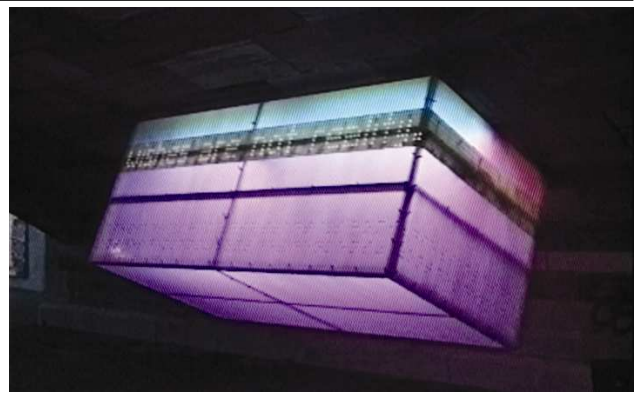

LIKLAK 2001

Interactive Light Cube for Short Messages

LIKLAK was an interactive light cube by Claude Hidber, that could be used as information carrier: By sending a short message from a mobile phone the ticker of the cube was activated.

The mobile LIKLAK installation was presented on different occasions in Basle and Zurich, Switzerland. Throughout the day it

frequently changed its colours and was used by the population as an interactive communication medium. In this way LIKLAK transformed urban non-places in light-flooded communication rooms.

LIKLAKE in a underground crossing in Basle

LED bar, display for the visualisation of short messages

LIKLAKE at night in the NT Area in Basle

Client / Customer

Claude Hidber, Diploma project at Hyperwerk, Basle